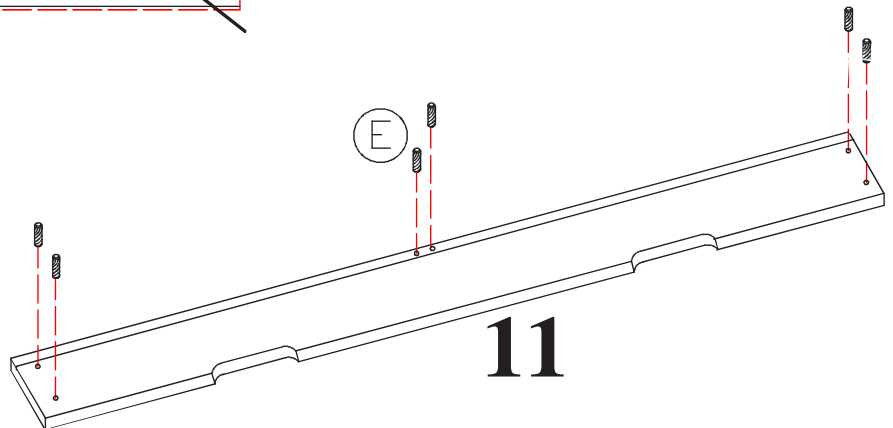

Kicoti

B A B Y C A R E

ASSEMBLY INSTRUCTION

BED CIRCLE 120x60

BEFORE STARTING, REFER TO THE ASSEMBLING ADVICE IN ANNEXE

Elements						 8x30	 3,5x13						
Qty	8	8	4	4	2	12	6	1	1	1	1	6	1

1

(H)	(T1r)	(T1r)
3,5x13		
6	1	1

2

(E)	(V)
8x30	
12	1

11

3

4

1

4

4