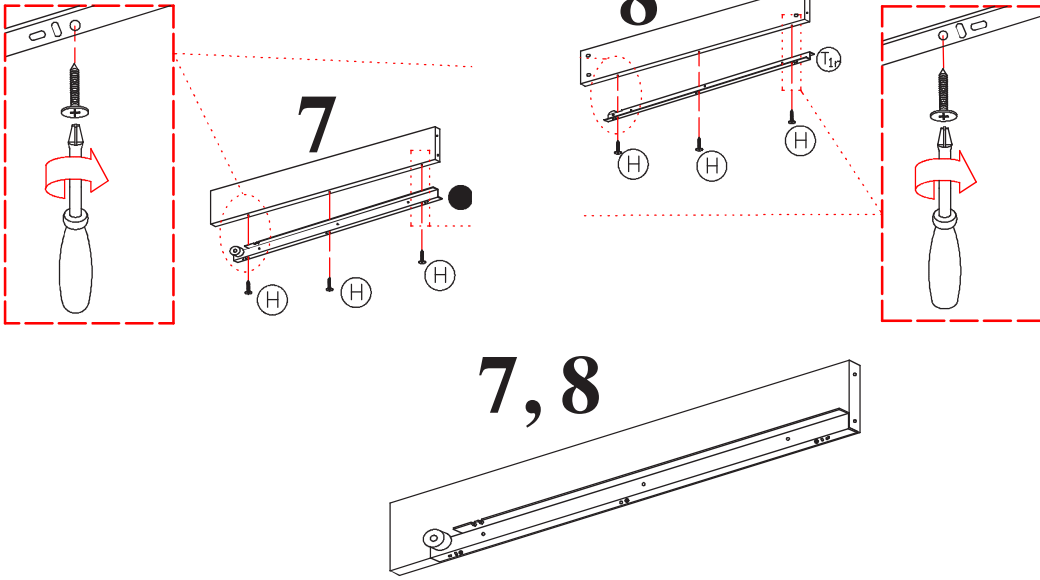

Kicoti

B A B Y C A R E

ASSEMBLY INSTRUCTION

BED CIRCLE 120x60

BEFORE STARTING, REFER TO THE ASSEMBLING ADVICE IN ANNEXE

Elements						 8x30	 3,5x13						
Qty	8	8	4	4	2	12	6	1	1	1	1	6	1

1

(H)	(T1r)	(T1r)
3,5x13		
6	1	1

2

(E)	(V)
8x30	
12	1

11

3

4

1

4

4